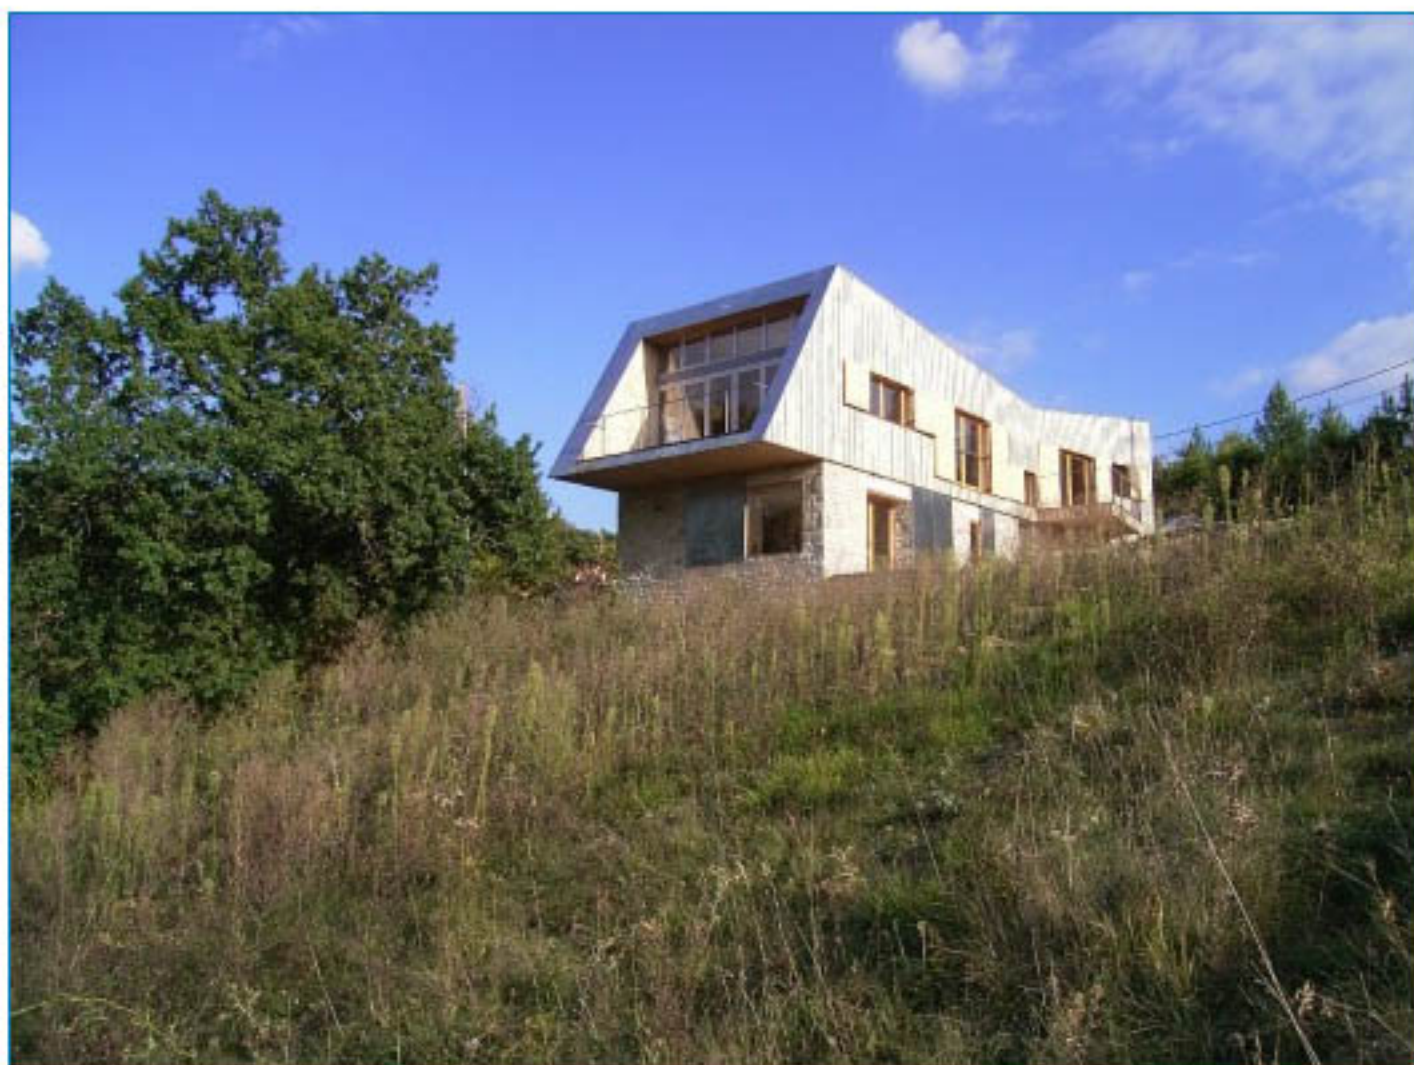

Petit Bayle / Meld Architecture

By Nico Saieh — Filed under: Houses , Selected , France, Meld Architecture, Stone, Wood

06
JUL 2009

Architects: **Meld Architecture**

Location: **Garone, France**

Client: **Private**

Solar heating: **Sarl Bedouret**

Project Year: **2007**

Gross external floor area: **265sqm**

Total Cost: **€ 280,000**

Photographs: **Tim Crocker**